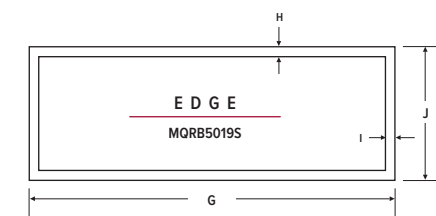

MQRB4436	MQRB5143	MQRB6961
G	44 1/8"	51 1/8"	69 1/8"
H	1 1/2"	1 1/2"	1 1/2"
I	1 1/2"	1 1/2"	1 1/2"
J	19 1/8"	19 1/8"	19 1/8"
K	1"	1"	1"
L	2 3/8"	2 3/8"	2 3/8"