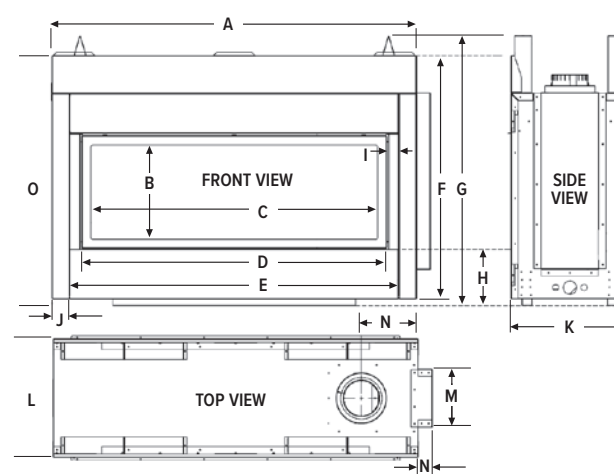

WALL SURROUND TRIM KIT

	MQRB4436	MQRB5143	MQRB6961
A	49 7/8"	56 7/8"	74 7/8"
B	3 7/8"	3 7/8"	3 7/8"
C	4 3/8"	4 3/8"	4 3/8"
D	23 3/4"	23 3/4"	23 3/4"
E	1"	1"	1"
F	2 3/8"	2 3/8"	2 3/8"

	MQRB4436	MQRB5143	MQRB6961
G	44 1/8"	51 1/8"	69 1/8"
H	1 1/2"	1 1/2"	1 1/2"
I	1 1/2"	1 1/2"	1 1/2"
J	19 1/8"	19 1/8"	19 1/8"
K	1"	1"	1"
L	2 3/8"	2 3/8"	2 3/8"

PRODUCT DIMENSIONS

	MQRB4436	MQRB5143	MQRB6961
A	44 1/8"	A 51 1/8"	A 69 1/8"
B	13 1/4"	B 13 1/4"	B 13 1/4"
C	33 1/8"	C 40 1/8"	C 58 1/8"
D	36 1/4"	D 43 1/4"	D 61 1/4"
E	39"	E 46"	E 64 1/8"
F	34"	F 34"	F 38"
G	37 5/8"	G 37 5/8"	G 45 3/8"
H	7 7/8"	H 7 7/8"	H 7 7/8"
I	1 1/2"	I 1 1/2"	I 1 1/2"
J	2 1/2"	J 2 1/2"	J 2 1/2"
K	16 1/2"	K 16 1/2"	K 20 1/2"
L	16 1/2"	L 16 1/2"	L 20 1/2"
M	8 1/8"	M 8 1/8"	M 12 1/8"
N	2"	N 2"	N 2 7/8"
O	35"	O 35"	O 39"